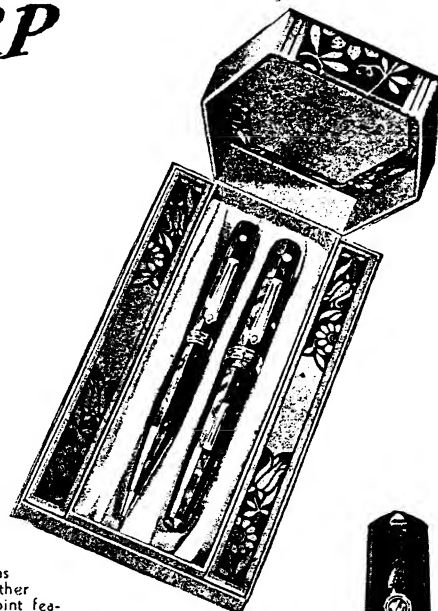

WAHL - EVERSHARP

PENS DORIC PENCILS

PEN AND PENCIL SET FLASHING EBONY BLACK—WITH CLIPS

For Lady or Gentleman. See full size illustration below.

Eversharp Doric standard size pen and pencil set. The pen has the Eversharp personal point feature and the pencil has the propel, repel, expel action. The pen is twelve sided and the pencil ten. The color is a flashing ebony black. A gift anyone will appreciate.

The new moderne gift box greatly enhances the contents.
No. K8799 Per Set $14.00

LADIES' SET WITH RINGS INSTEAD OF CLIPS

Same size pen and pencil also same description as above, except with rings in place of clips.
No. K8800 Per Set $14.00

PEN AND PENCIL SET MOROCCO COLOR— RUBY RED AND BLACK

For Lady or Gentleman. See full size illustration below.

Standard size Eversharp pen and pencil set in Morocco. Your initials engraved on the moderne clips of these beautifully colored creations add distinction and identify the set as your very own. The pen like all other Doric pens has the personal point feature. The pencil has propel, repel, expel action. This set is also unconditionally guaranteed for life.

In gold and black, champagne lined gift box.
No. K8801 Per Set $14.00

Engraving Charge

Your initials engraved on Clips in Doric style 50c List, for each clip.

THE
WORLD'S
MOST BEAUTIFUL
PEN AND PENCIL

Your Choice of Colors

- Morocco—Ruby Red & Black, Blended.
- Kashmir—Jade Green & Black, Blended.
- Oriental Black Pearl.
- Flashing Black Ebony.

FLASHING BLACK EBONY PENCIL WITH CLIP

For Lady or Gentleman. Illustration shows full size.

Eversharp Doric pencil in flashing ebony black. Styled to match its companion, the Eversharp Doric pen, perfectly. It has the exclusive Eversharp propel, repel, expel action and like all Doric pencils is unconditionally guaranteed for life.